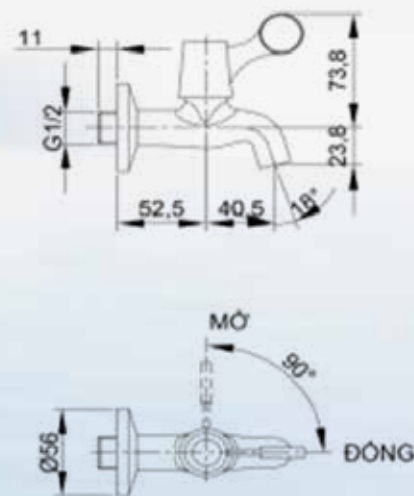

**Hot Cold Lavabo Faucet**  
**ASLF013**

**NEW**

**Hot Cold Lavabo Faucet**  
**ASLF018**

**COMING SOON**

**Cold Lavabo Faucet  
ASLV1102D**

**Wall Tap  
ASLV4102V**

**Cold Lavabo Faucet  
ASLT307**

- Material: Nikel with chrome coating
- Precise design
- Ceramic valve