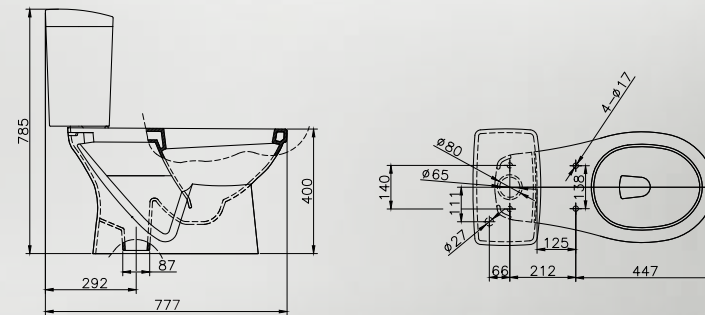

Toilet two piece AS202 - Two washing button

- Water flushing amount max 6L - min 3L
- Flushing center: 300 mm