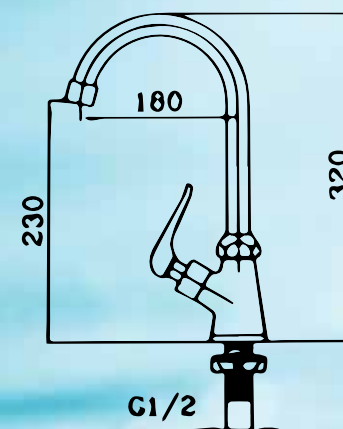

**Cold Lavabo Faucet  
ASLV1108V**

**NEW**

**Cold Lavabo Faucet  
ASLF002**

- Material: Niken with chrome coating
- Precise design
- Ceramic valve

**Cold Sink Faucet  
ASLF003K**

Cold Lavabo Faucet  
**ASLF17**