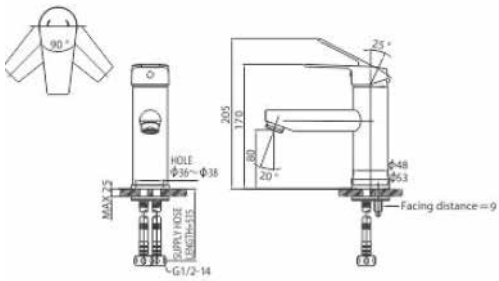

Hot Cold Lavabo Faucet
ASLF8300