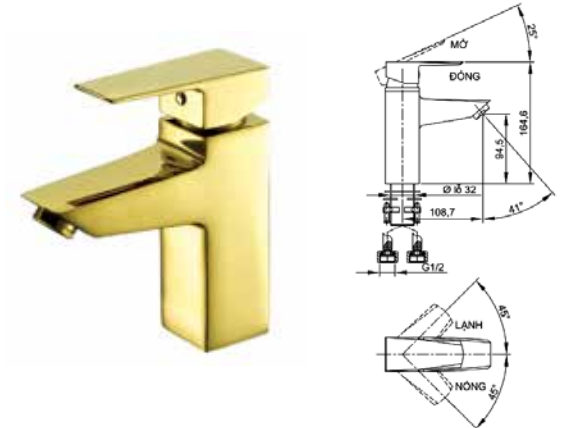

**Hot Cold Lavabo Faucet**  
**ASLF012K**

- Material: Brass, Niken - chrome coating
- Precise design
- Brass cartridge, ceramic valve

**Hot Cold Lavabo Faucet**  
**ASLF016**

**Hot Cold Lavabo Faucet**  
**ASLF016G**

**Hot Cold Lavabo Faucet**  
**ASLF013**

**NEW**

**Hot Cold Lavabo Faucet**  
**ASLF018**

**COMING SOON**

**Cold Lavabo Faucet  
ASLV1102D**

**Wall Tap  
ASLV4102V**

**Cold Lavabo Faucet  
ASLT307**

- Material: Nikel with chrome coating
- Precise design
- Ceramic valve