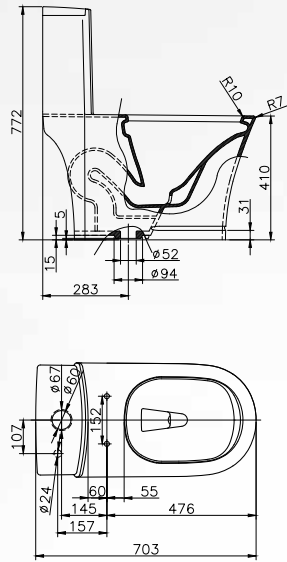

**One piece toilet
AS116**

NEW

- Saving water with two washing button (Max 6L, min 3L)
- Non-stick enamel finished
- Soft closing seat and cover
- Flushing center 305mm