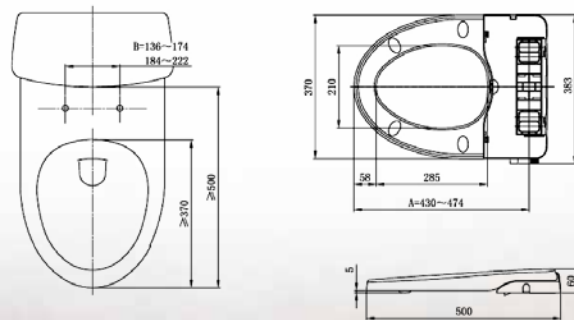

FUNCTION FEATURES

- Rear wash
- Feminine wash
- Self-cleaning nozzle
- Adjustable wash volume
- Soft close seat and lid
- Quick release and installation function

ONE PIECE TOILET