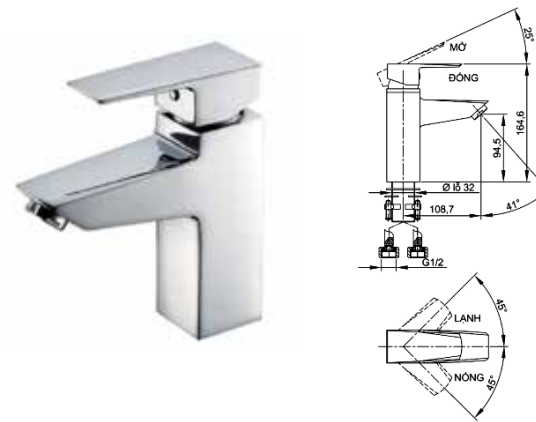

Hot Cold Lavabo Faucet
ASLF016