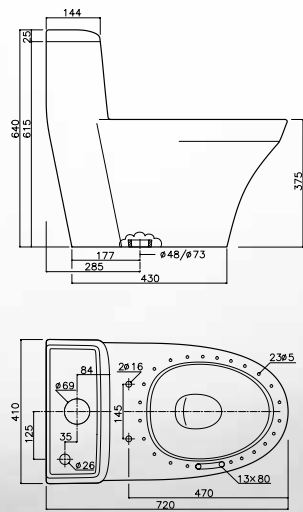

**One piece toilet
RFT01 VA**

NEW

- Saving water with two washing button (Max 6L, min 3L)
- Non-stick enamel finished
- Soft closing seat and cover
- Flushing center 305mm

BEST SELLER