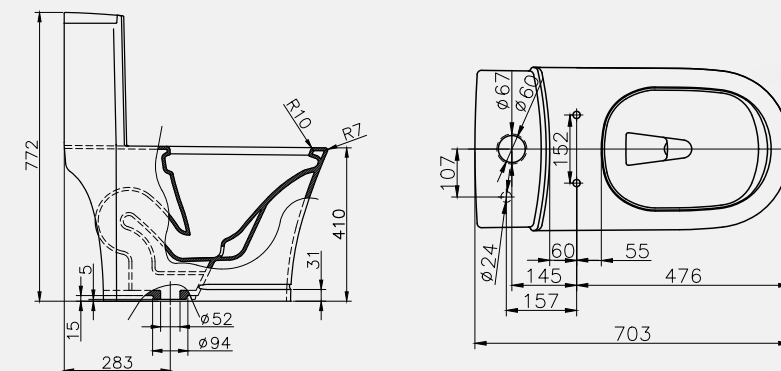

**One piece toilet
AS116**

- Saving water with two washing button (Max 6L, min 3L)
- Non-stick enamel finished
- Soft closing seat and cover
- Flushing center 305mm