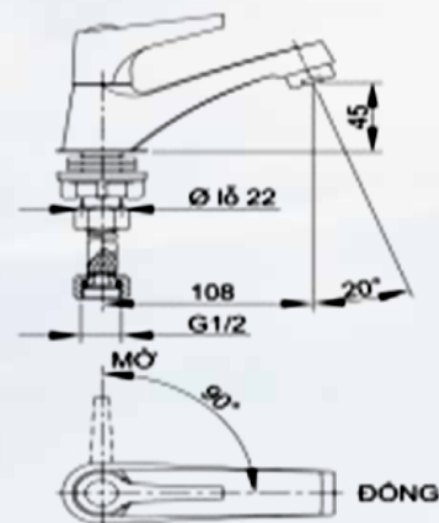

**Cold Lavabo Faucet
ASLV1108V**

NEW