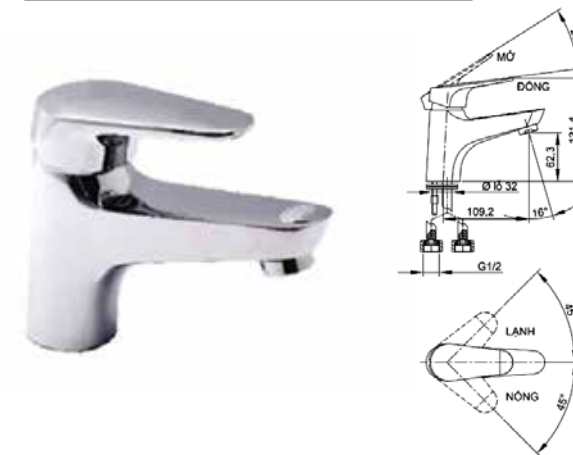

Hot Cold Lavabo Faucet
ASLF013

NEW