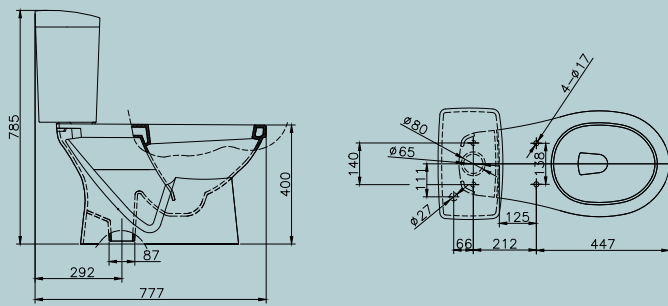

## Toilet two piece AS202 - Two washing button

- Water flushing amount max 6L - min 3L
- Flushing center: 300 mm

**Toilet two piece**  
**AS200** - Lever washing button

- Water flushing amount max 6L - min 3L
- Flushing center: 300 mm