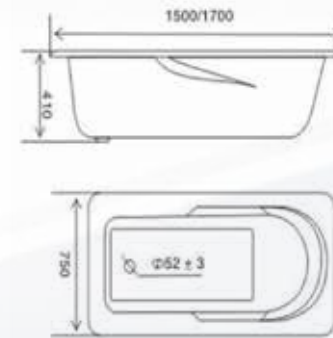

Bathtub
VA1500/VA1700

NEW