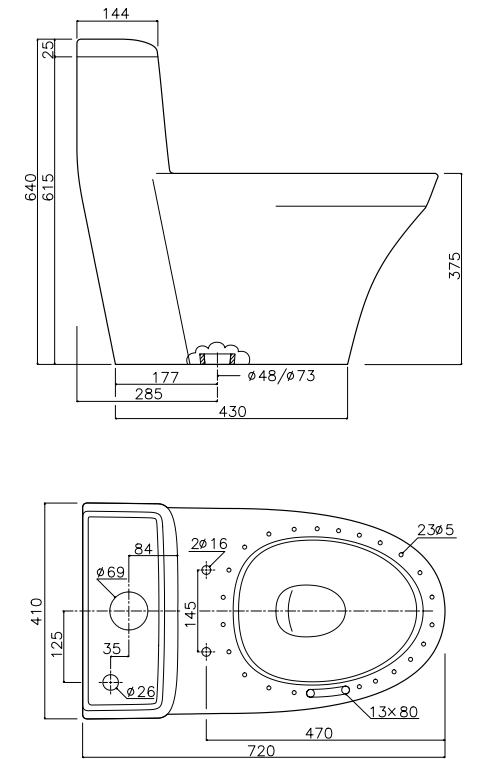

**One piece toilet
RFT01 VA**

Flushing center 305mm

BEST SELLER

NEW

- Saving water with two washing button (Max 6L, min 3L)
- Non-stick enamel finished
- Soft closing seat and cover
- Flushing center 305mm