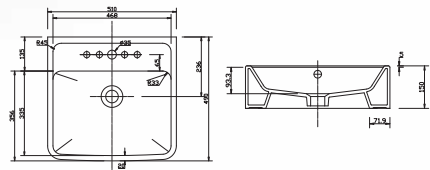

NEW

COMING SOON

Lavabo
ASCL1094N