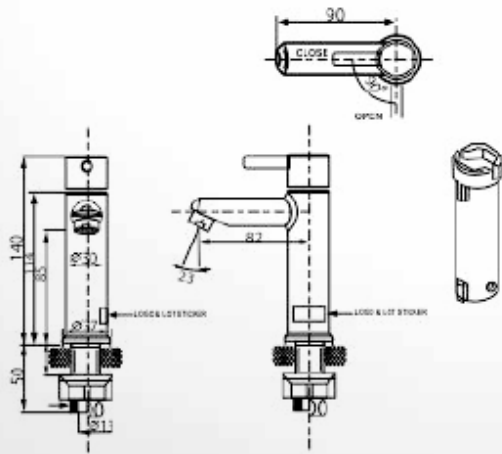

**Cold Lavabo Faucet  
ASLV1108V**

**NEW**

**Cold Lavabo Faucet  
ASLF002**

- Material: Niken with chrome coating
- Precise design
- Ceramic valve

**Cold Sink Faucet  
ASLF003K**

Cold Lavabo Faucet  
**ASLF17**