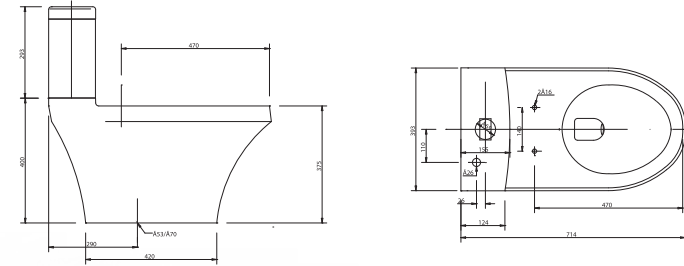

Toilet two piece RFT21VA - Two washing button

COMING SOON

NEW

- Water flushing amount max 6L - min 3L
- Flushing center: 300 mm