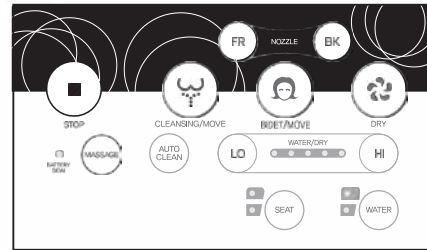

Toilet Seat
DLTS3070