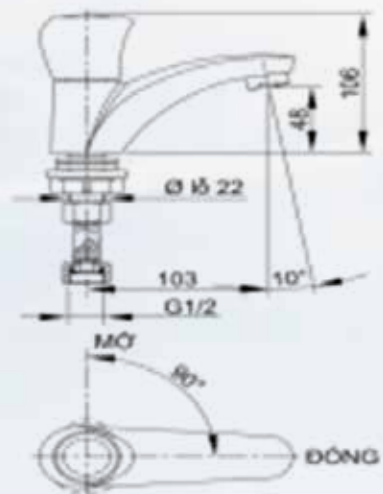

**Hot Cold Lavabo Faucet**  
**ASLF013**

**NEW**

**Hot Cold Lavabo Faucet**  
**ASLF018**

**COMING SOON**

**Cold Lavabo Faucet  
ASLV1102D**

**Wall Tap  
ASLV4102V**

**Cold Lavabo Faucet  
ASLT307**

- Material: Nikel with chrome coating
- Precise design
- Ceramic valve