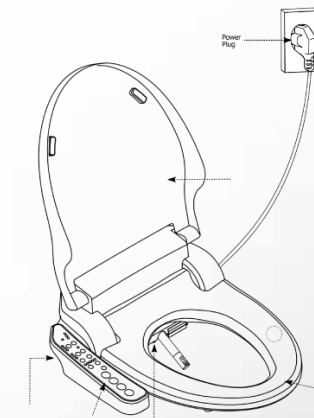

Special functions

- Automatic deodorization
- Sensors recognize the human body
- Auto power saving
- Equipment prevent electricity leakage
- Water temperature