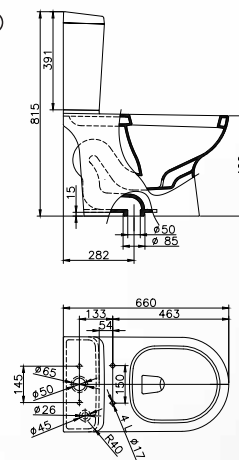

**Toilet two piece**  
**RFT21VA**

**NEW**

- Saving water with two washing button (max 6L, min 3L)
- Non-stick enamel finished
- Soft closing seat and cover

**Toilet two piece**  
**AS123**

**NEW**

- Saving water with two washing button (max 6L, min 3L)
- Non-stick enamel finished
- Soft closing seat and cover

**Toilet two piece**  
**AS307**

**LIMITED QUANTITY**

- Saving water with two washing button (max 6L, min 3L)
- Non-stick enamel finished
- Soft closing seat and cover
- Size: 720 x 400 x 810 mm
- Flushing center: 250 mm