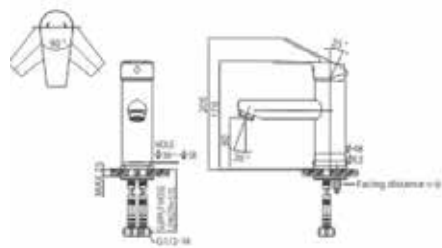

Hot Cold Lavabo Faucet
ASLF7300